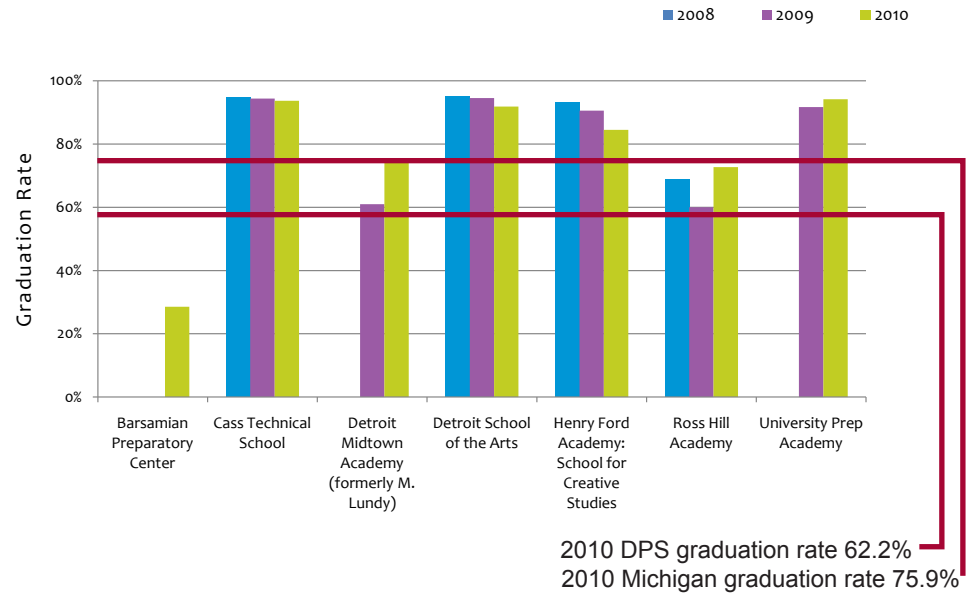

Woodward Corridor Initiative: Public and charter school graduation rates, 2008-2010

School name	Graduation rate		
	2008	2009	2010
Barsamian Preparatory Center	Not reported	Not reported	28.57%
Cass Technical School	94.68%	94.40%	93.70%
Detroit Midtown Academy (formerly M. Lundy)	Not reported	60.98%	74.65%
Detroit School of the Arts	95.11%	94.55%	91.85%
Henry Ford Academy: School for Creative Studies	93.22%	90.57%	84.48%
Ross Hill Academy	68.75%	60.00%	72.73%
University Prep Academy	Not reported	91.73%	94.17%