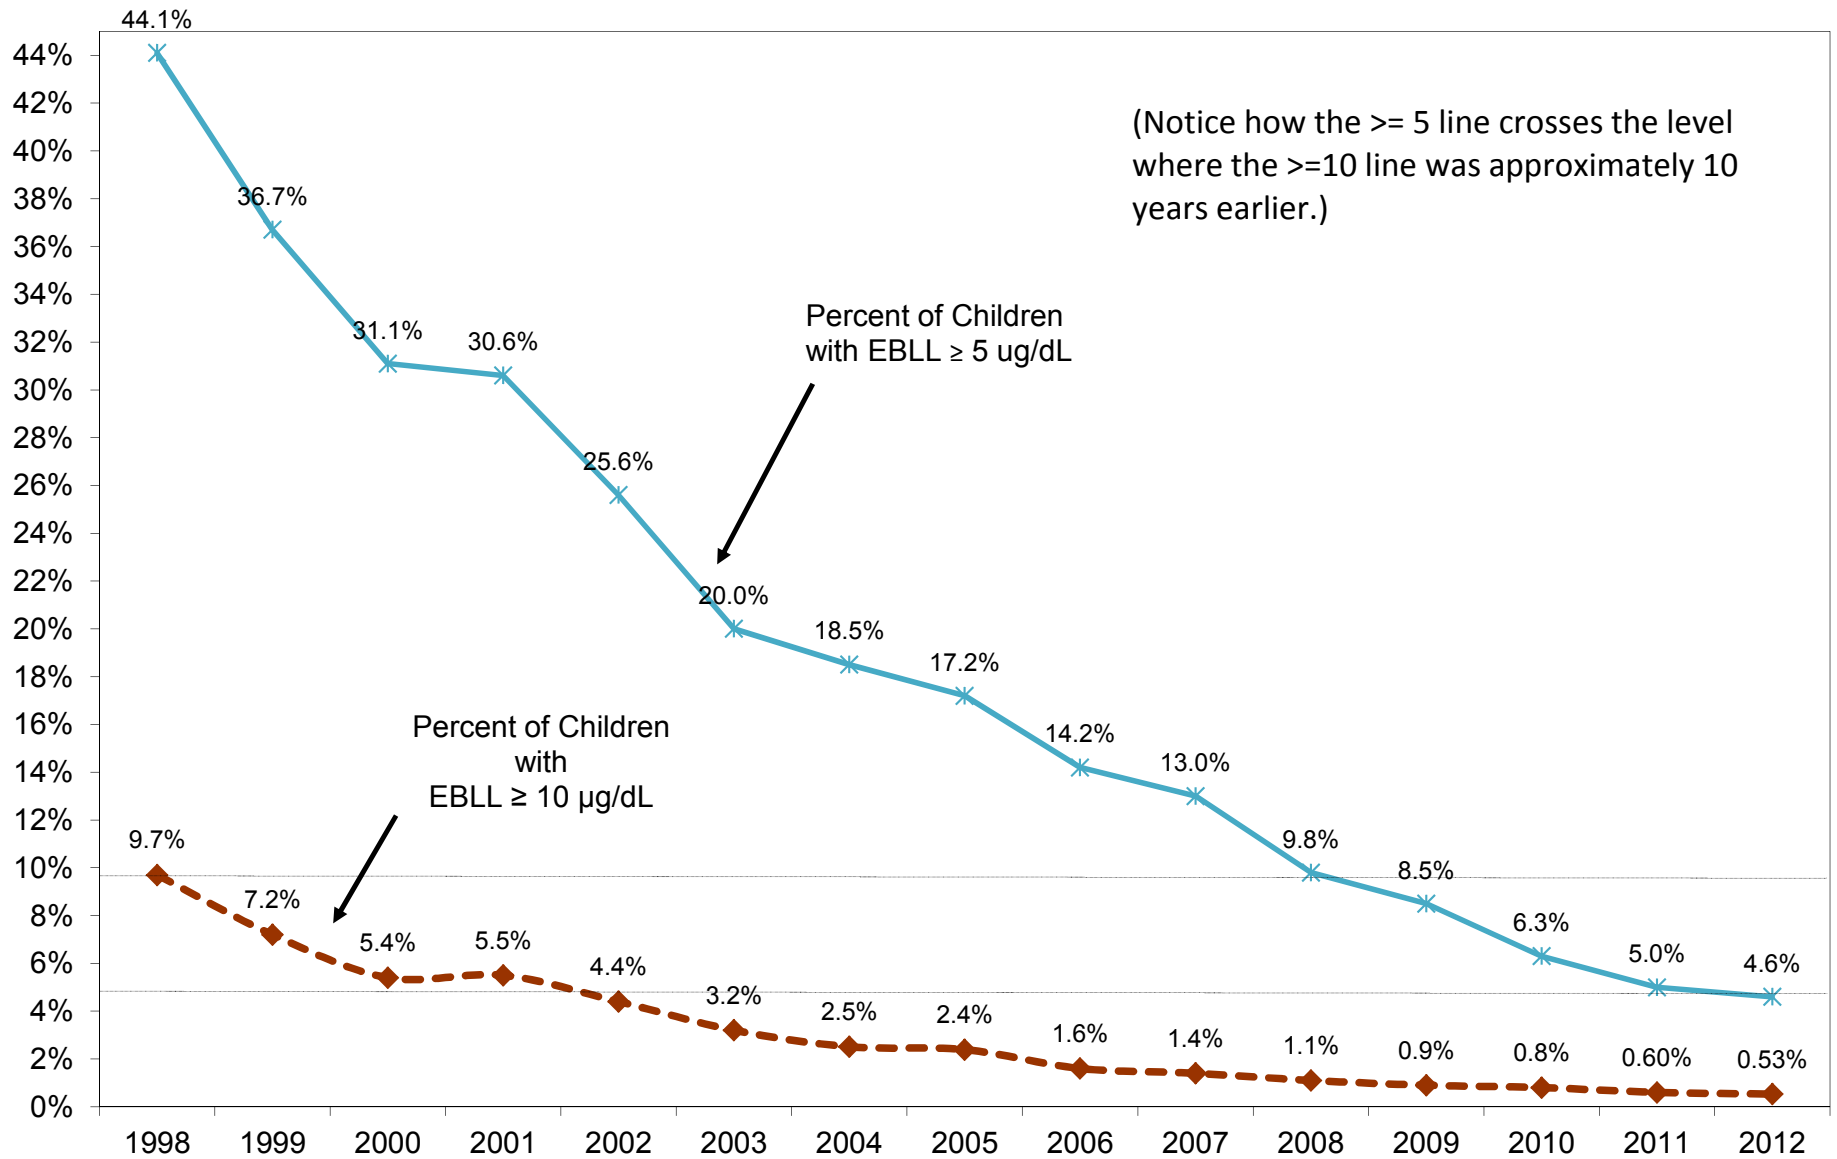

## Elevated Blood Lead Levels (EBLL) in Michigan 1998 - 2012 Children less than Six Years of Age

April 29, 2013  
Source: MDCH Data Warehouse